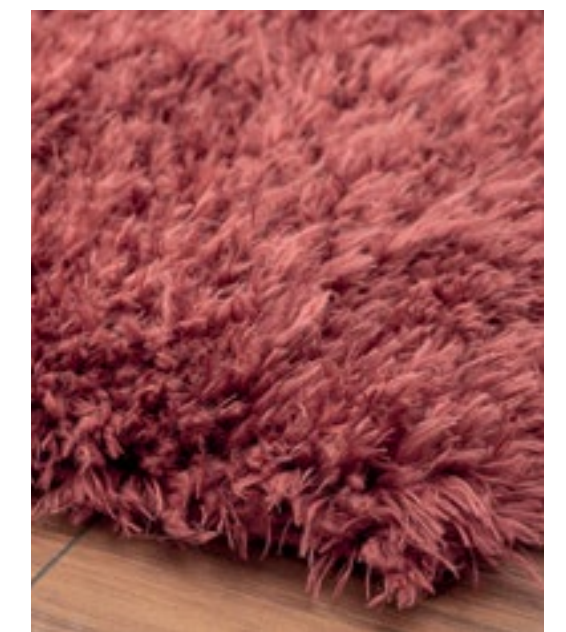

# Paradise Collection

765 90034/Burgundy

765 90067/Blue Grey

Plush and soft, the Paradise collection is a deluxe and lush assortment of trendy shag rugs. The simplistic solid-toned pattern will fit into any room décor that will also add an inviting and cozy ambience to your decorative style. Proficiently machine-made in Turkey using 100% polyester with a jute backing for longevity and allure.

#### Sizes

Room Size - 5'3" x 7'2" (160cm x 220cm)

Oversize - 7'10" x 10'6" (240cm x 320cm)

765 90072/Grey

765 90077/Charcoal

5'3" x 7'2" | 7'10" x 10'6"

765 90099/White

5'3" x 7'2" | 7'10" x 10'6"