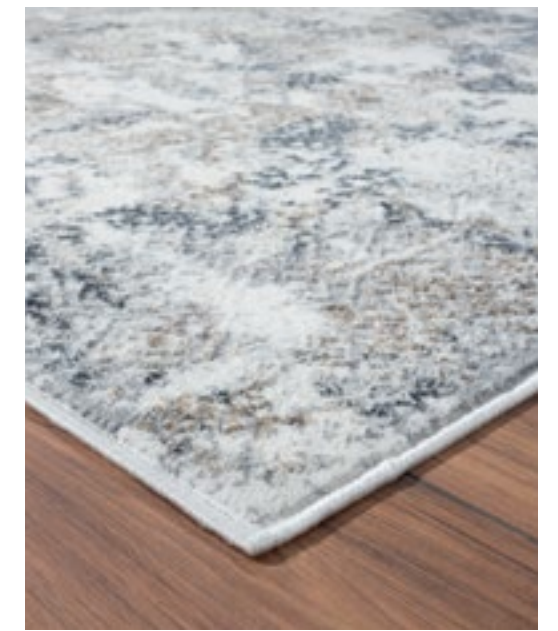

Emoji Collection

2640 40191/Wheat

2640 40275/Wheat

Sizes

- Scatter - 1'11" x 3' (60cm x 90cm)
- Runner - 2'7" x 7'2" (80cm x 220cm)
- Room Size - 5'3" x 7'2" (160cm x 220cm)
- 8' Round - 7'10" Round (240 cm Round)
- Oversize - 7'10" x 10'6" (240cm x 320cm)
- 1013 - 9'10" x 13'2" (300cm x 400cm)
- 1215 - 12'6" x 15' (380cm x 460cm)

The trend setting Emoji collection is the ideal assortment for a transitional and elegant design. Simple yet alluring patterns are exquisitely enriched by a warm color palette that fit today's home décor trends. Competently power loomed in Turkey using 100% polyester for a long-lasting appeal and durability.

2640 40391/Wheat

2640 40475/Multi

1'11" x 3' | 2'7" x 7'2" | 5'3" x 7'2" | 7'10" Round | 7'10" x 10'6" | 9'10" x 13'2" | 12'6" x 15'

2640 40575/Multi

2640 40691/Wheat

1'11" x 3' | 2'7" x 7'2" | 5'3" x 7'2" | 7'10" Round | 7'10" x 10'6" | 9'10" x 13'2" | 12'6" x 15'