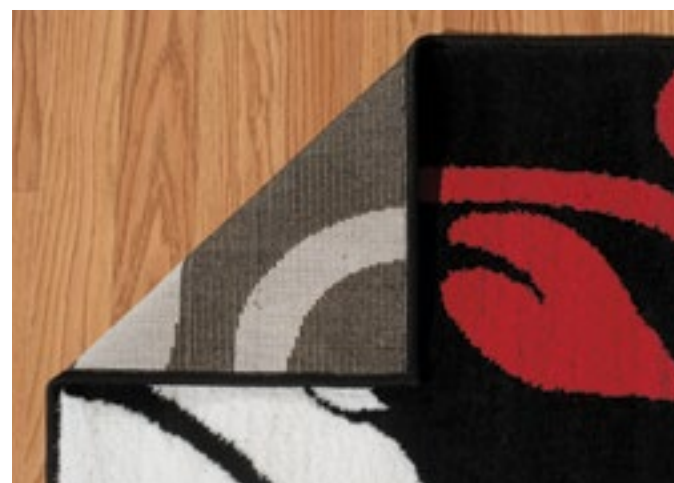

Cristall Collection

580 10372/Chivas - Grey

580 11672/Metro - Grey

Bold and striking illustrates the beauty of the Cristall collection's presentation. Contrasting and lucid colors amplify the ravishing designs delivering a trendy yet chic outcome. Competently machine manufactured using durable polypropylene yarn with jute backing lasting endurance and excellence in quality.

5'3" x 7'2" | 7'10" x 10'6"