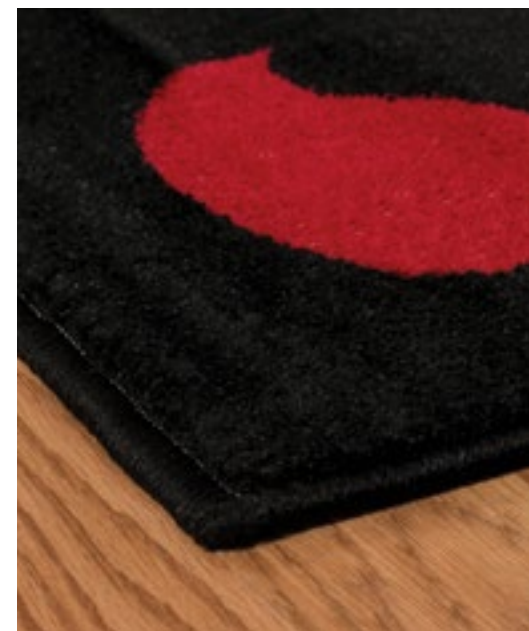

Cristall Collection

580 10372/Chivas - Grey

580 11672/Metro - Grey

Bold and striking illustrates the beauty of the Cristall collection's presentation. Contrasting and lucid colors amplify the ravishing designs delivering a trendy yet chic outcome. Competently machine manufactured using durable polypropylene yarn with jute backing lasting endurance and excellence in quality.

5'3" x 7'2" | 7'10" x 10'6"